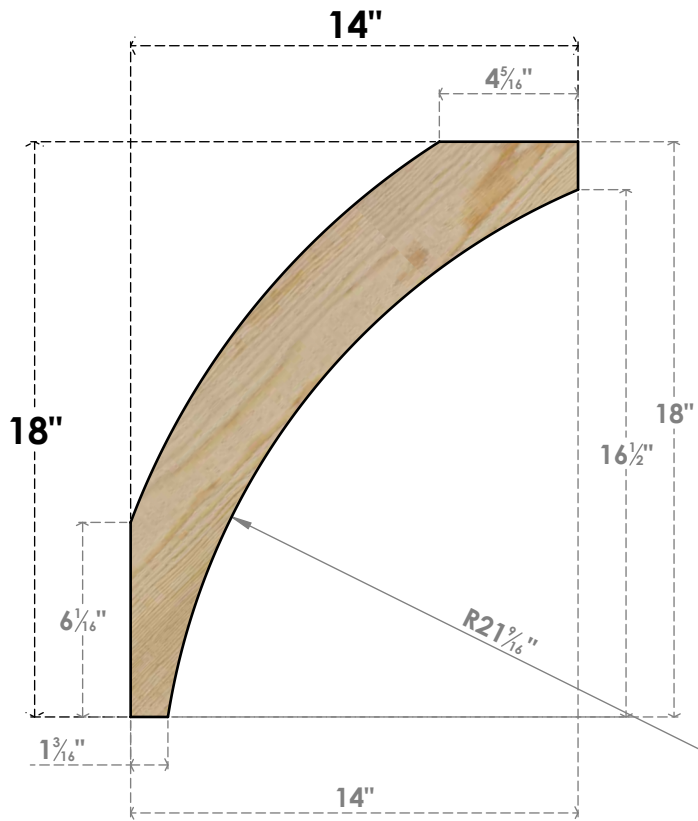

BRC06X14X18THR00RDF

6"W X 14"D X 18"H THORTON ROUGH SAWN BRACE, DOUGLAS FIR

SIDE

FRONT

EKENA MILLWORK
 2300 WEST MAIN ST.
 CLARKSVILLE, TX 75426
 TOLL FREE: 866-607-0453
 WWW.EKENAMILLWORK.COM

NOTES

1. INSTALLATION TO BE COMPLETED IN ACCORDANCE WITH MANUFACTURER'S SPECIFICATIONS.
2. DRAWING MAY NOT BE TO SCALE
3. THIS DRAWING IS INTENDED FOR DESIGN AND PLANNING PURPOSES ONLY.
4. ALL INFORMATION CONTAINED HEREIN WAS CURRENT AT THE TIME OF DEVELOPMENT BUT MUST BE REVIEWED AND APPROVED BY THE PRODUCT MANUFACTURER TO BE CONSIDERED ACCURATE.
5. PRODUCTS ARE NOT KILN DRIED. THIS ITEM IS UNIQUE AND WILL CONTAIN THE NATURAL VARIATIONS THAT THE WOOD SPECIES OFFERS. THIS MAY RESULT IN VARIATIONS UP TO 1/4"